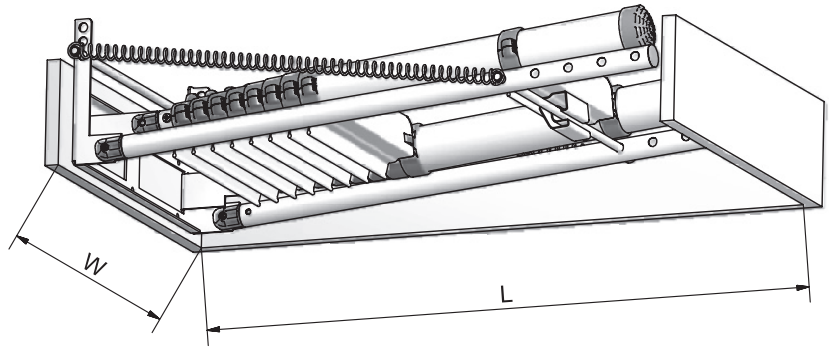

ADJUSTABLE LOFT LADDER 60927

H = 2,52 – 3,00 m

1

H = 2,52 — 2,75 m
W = 520 mm
L = 920 mm

2

H = 2,70 — 2,80 m
W = 520 mm
L = 950 mm

3

H = 2,75 — 2,85 m
W = 520 mm
L = 1000 mm

4

H = 2,80 — 2,90 m
W = 520 mm
L = 1050 mm

5

H = 2,85 — 3,00 m
W = 520 mm
L = 1100 mm