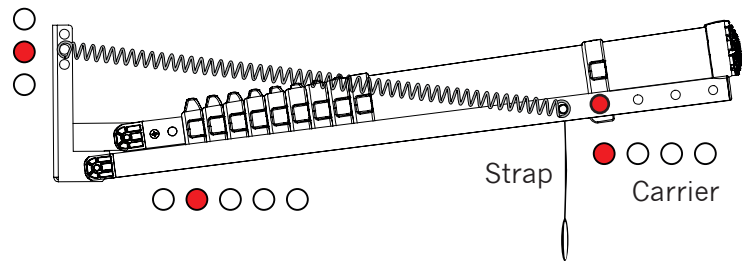

ADJUSTABLE LOFT LADDER 60927

H = 2,52 – 3,00 m

1

H = 2,52 — 2,75 m
W = 520 mm
L = 920 mm

2

H = 2,70 — 2,80 m
W = 520 mm
L = 950 mm

3

H = 2,75 — 2,85 m
W = 520 mm
L = 1000 mm

4

H = 2,80 — 2,90 m
W = 520 mm
L = 1050 mm

5

H = 2,85 — 3,00 m
W = 520 mm
L = 1100 mm