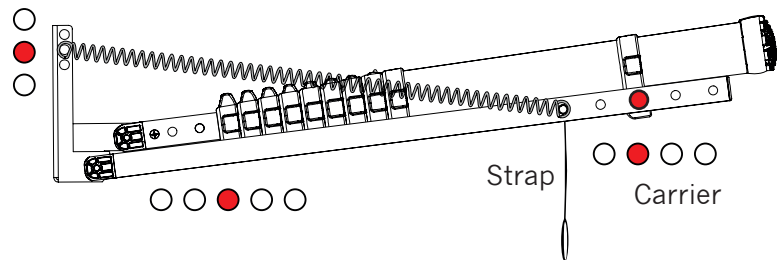

ADJUSTABLE LOFT LADDER 60927

H = 2,52 – 3,00 m

1

H = 2,52 — 2,75 m
W = 520 mm
L = 920 mm

2

H = 2,70 — 2,80 m
W = 520 mm
L = 950 mm

3

H = 2,75 — 2,85 m
W = 520 mm
L = 1000 mm

4

H = 2,80 — 2,90 m
W = 520 mm
L = 1050 mm

5

H = 2,85 — 3,00 m
W = 520 mm
L = 1100 mm